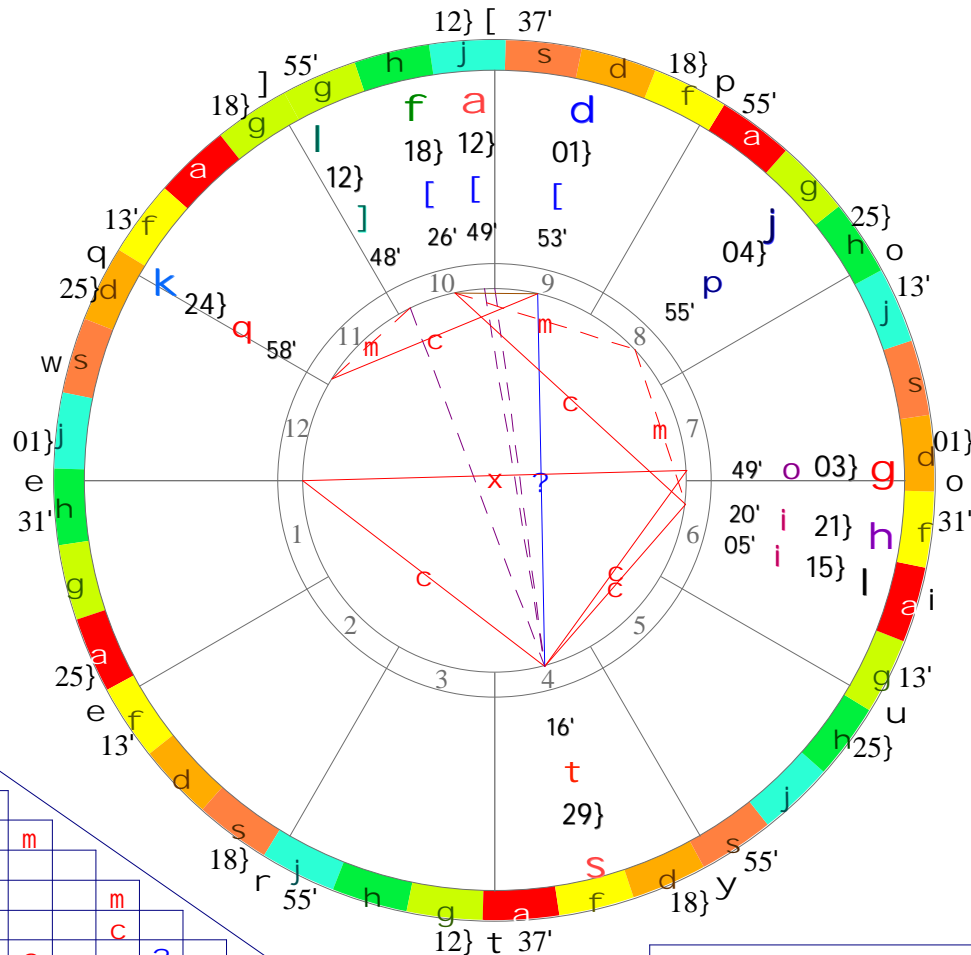

Today's Chart

February 1, 2018
 12:00 PM
 33N31'14" 86W48'09"
 Birmingham, Alabama

Tropical Porphyry
 Time Zone: 6 hours West
 Standard Time

Fir	3	2	0
Ear	2	1	0
Air	3	1	1
Wat	2	1	0
Car	3	0	0
Fix	5	3	0
Mut	2	2	1
	P	A	A
	L	S	S
	A	C	C
	N	E	E
	T	R	N

Planet	Sign	House
a Sun	Aquarius	10th
s Moon	Leo	4th
d Mercury	Aquarius	9th
f Venus	Aquarius	10th
g Mars	Sagittarius	7th
h Jupiter	Scorpio	6th
j Saturn	Capricorn	8th
k Uranus	Aries	11th
l Neptune	Pisces	10th
l Pluto	Capricorn	9th
D Midheaven	Aquarius	10th
F Ceres	Leo	3rd
G Pallas	Taurus	12th
H Juno	Aquarius	10th
J Vesta	Sagittarius	7th
K Chiron	Pisces	11th