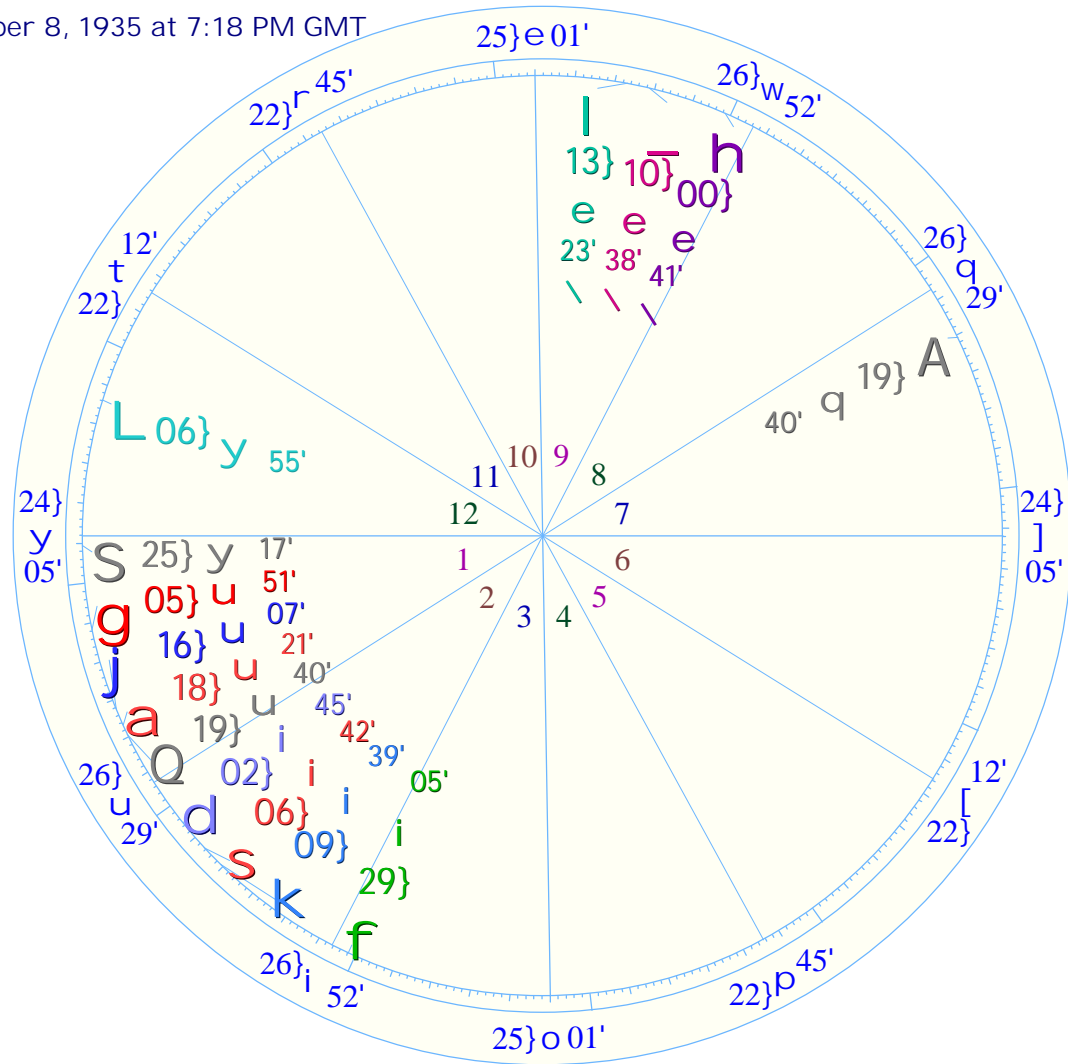

Day-for-a-Year Progression Solar Arc MC Method, for September 8, 1935 at 7:18 PM GMT

# Huey P. Long

Calc: October 11, 1893

10:47:21 AM GMT Greenwich Mean Time

Baton Rouge, Louisiana 30N27'02" 91W09'16"

Time Zone: 0 hours West

Planet	Sign	House	Position
a Sun	Libra	1st	18 u 21
s Moon	Scorpio	2nd	6 i 42
d Mercury	Scorpio	2nd	2 i 45
f Venus	Scorpio	3rd	29 i 05
g Mars	Libra	1st	5 u 51
h Jupiter	Gemini	9th	0 e 41 \
j Saturn	Libra	1st	16 u 07
k Uranus	Scorpio	2nd	9 i 39
l Neptune	Gemini	9th	13 e 23 \
Pluto	Gemini	9th	10 e 38 \
A North Node	Aries	7th	19 q 40
S Ascendant	Virgo	1st	25 y 17
D Midheaven	Gemini	10th	25 e 01
F Ceres	Leo	12th	27 t 36
G Pallas	Leo	11th	11 t 37
H Juno	Libra	1st	14 u 11
J Vesta	Leo	12th	26 t 27

Mean Moon's Node	19 q 30
Ascendant	25 y 17
MC	25 e 01
Part of Fortune (night)	6 y 55
G.M.T.	10:47:21
Moon's Phase	New Moon

Nearest Lunations			
New	16 u 46	10-9-1893	20:27
1st Q	24 p 49	10-17-1893	23:20
Full	2 w 07	10-25-1893	7:28
3rd Q	8 t 45	10-31-1893	22:42
New	16 i 23	11-8-1893	12:57