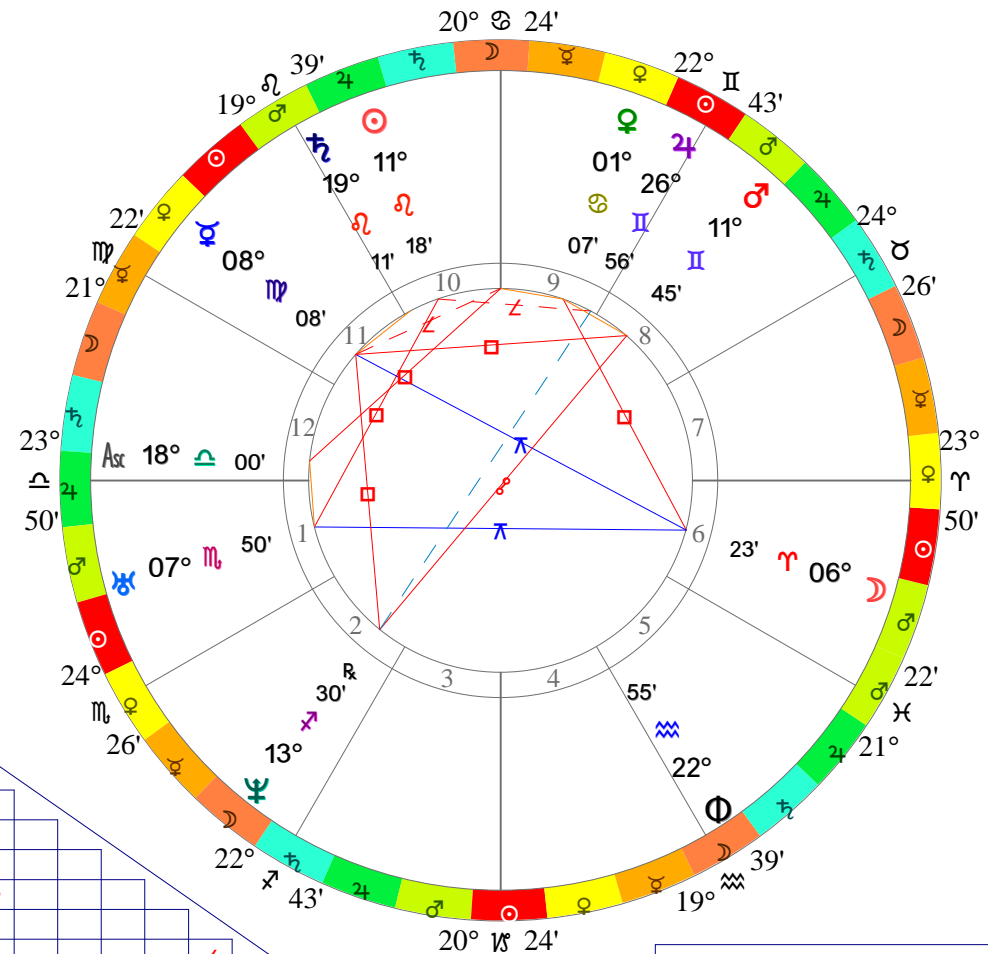

Tom Brady

August 3, 1977
 11:48:38 AM
 37N33'47" 122W19'28"
 San Mateo, California

Tropical Meridian
 Time Zone: 8 hours West
 Daylight Saving Time

Fir	4	0	0
Ear	1	3	0
Air	3	1	1
Wat	2	1	0
Car	3	1	1
Fix	3	2	0
Mut	4	2	0
P	A	A	
L	S	S	
A	T	C	
N	E	R	
E	R	E	
T	D	D	

Planet	Sign	House
☉ Sun	Leo	10th
☾ Moon	Aries	6th
☿ Mercury	Virgo	11th
♀ Venus	Cancer	9th
♂ Mars	Gemini	8th
♃ Jupiter	Gemini	9th
♄ Saturn	Leo	10th
♅ Uranus	Scorpio	1st
♆ Neptune	Sagittarius	2nd
♇ Pluto	Libra	12th
♁ Midheaven	Cancer	10th
♂ Ceres	Libra	12th
♀ Pallas	Virgo	12th
* Juno	Scorpio	1st
♁ Vesta	Virgo	11th
♄ Chiron	Taurus	7th

	Long.
☉	11 18 '02"
☾	6 23 '25"
☿	8 08
♀	1 07
♂	11 45
♃	26 56
♄	19 11
♅	7 50
♆	13 30 R
♇	11 55
♁	15 35
♂	22 08
♀	15 55
*	1 48
♁	5 46
♁	17 27 R
♁	18 00
♁	20 24

Zodiac Signs
♈ Aries
♉ Taurus
♊ Gemini
♋ Cancer
♌ Leo
♍ Virgo
♎ Libra
♏ Scorpio
♐ Sagittarius
♑ Capricorn
♒ Aquarius
♓ Pisces