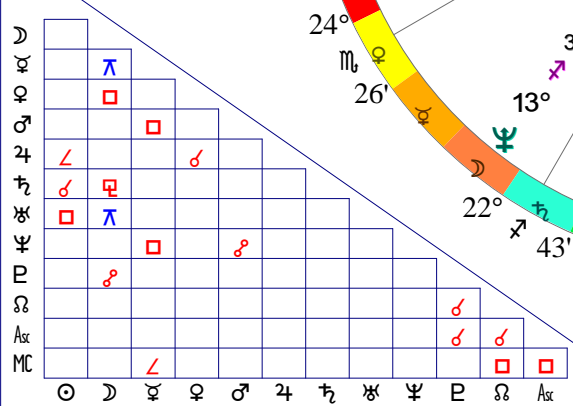

Zodiac Signs
♈ Aries
♉ Taurus
♊ Gemini
♋ Cancer
♌ Leo
♍ Virgo
♎ Libra
♏ Scorpio
♐ Sagittarius
♑ Capricorn
♒ Aquarius
♓ Pisces

Aspect	Planets Orb	Sun/Moon Orb
♋ Conjunction	0°	10°00 10°-12°30
♌ Opposition	180°	10°00 10°00
♍ Square	90°	8°00 8°00
♎ Quincunx	150°	3°00 3°00
♏ SemiSquare	45°	3°00 3°00
♐ Sesquiquadrate	135°	3°00 3°00

Mean Moon's Node	18 ♎ 31
Ascendant	18 ♈ 00
Part of Fortune (day)	13 ♊ 05
Part of Spirit (day)	22 ♋ 55
Sidereal Time	7:28:16
G.M.T.	18:48:38
Moon's Phase	Disseminating

	Nearest Lunations		
New	23 ♎ 42	7-16-1977	1:36
1st Q	0 ♍ 49	7-23-1977	12:38
Full	7 ♋ 09	7-30-1977	3:52
3rd Q	14 ♏ 15	8-6-1977	13:40
New	21 ♎ 58	8-14-1977	14:31