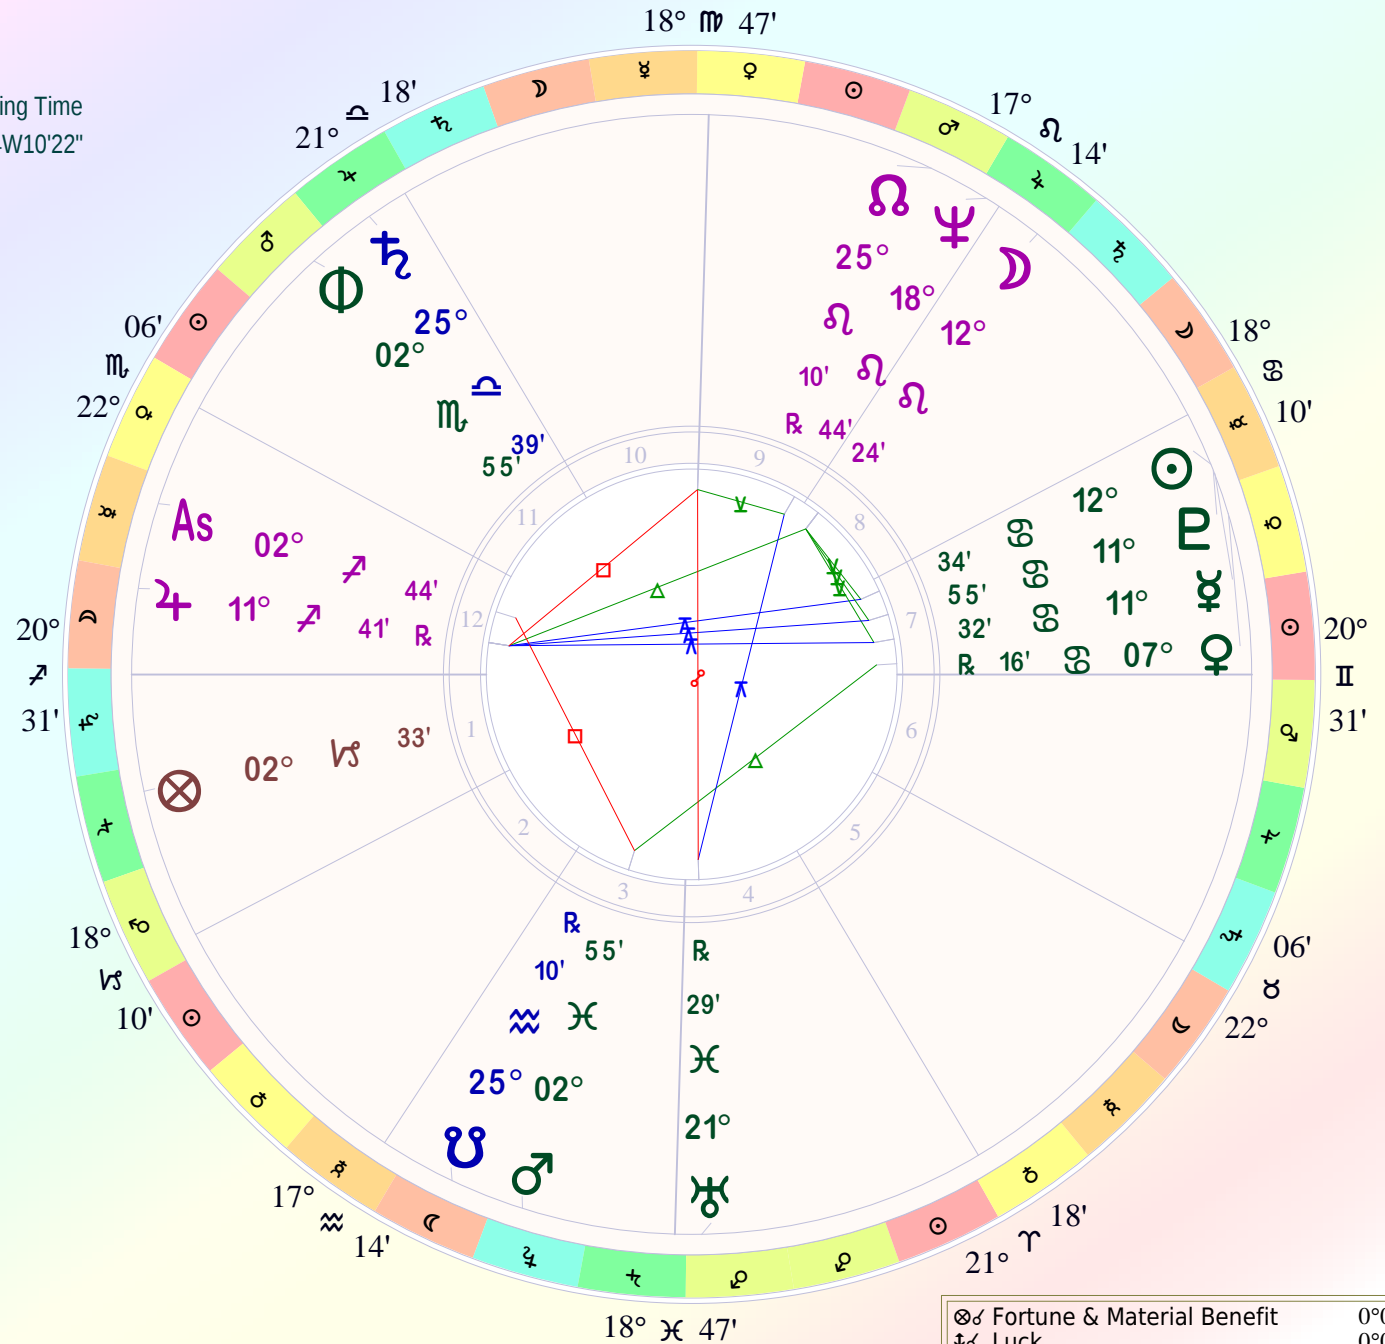

Eva Marie Saint

July 4, 1924

5:25 PM

Daylight Saving Time

Newark, New Jersey

40N44'08" 74W10'22"

Time Zone: 5 hours West

Tropical Meridian

| | |
|-----------------------|----------|
| True Moon's Node | 23 ♎ 28 |
| Ascendant | 2 ♌ 44 |
| MC | 18 ♍ 47 |
| Part of Fortune (day) | 2 ♋ 33 |
| Part of Spirit (day) | 2 ♍ 55 |
| G.M.T. | 21:25:00 |
| Moon's Phase | New Moon |

| Nearest Lunations | | | |
|-------------------|---------|-----------|-------|
| New | 10 ☿ 02 | 7-2-1924 | 1:35 |
| 1st Q | 17 ♈ 21 | 7-9-1924 | 17:46 |
| Full | 23 ♋ 38 | 7-16-1924 | 7:49 |
| 3rd Q | 0 ♋ 30 | 7-23-1924 | 12:36 |
| New | 8 ♎ 16 | 7-31-1924 | 15:42 |

| | | |
|-----|----------------------------|---------|
| ☉♌ | Fortune & Material Benefit | 0°00' s |
| ♂♌♌ | Luck | 0°03' s |
| ♀♌♌ | Danger, Violence, & Debt | 0°07' s |
| ♂♌♌ | Agriculture & Husbandry | 0°22' a |
| | 4 additional | |