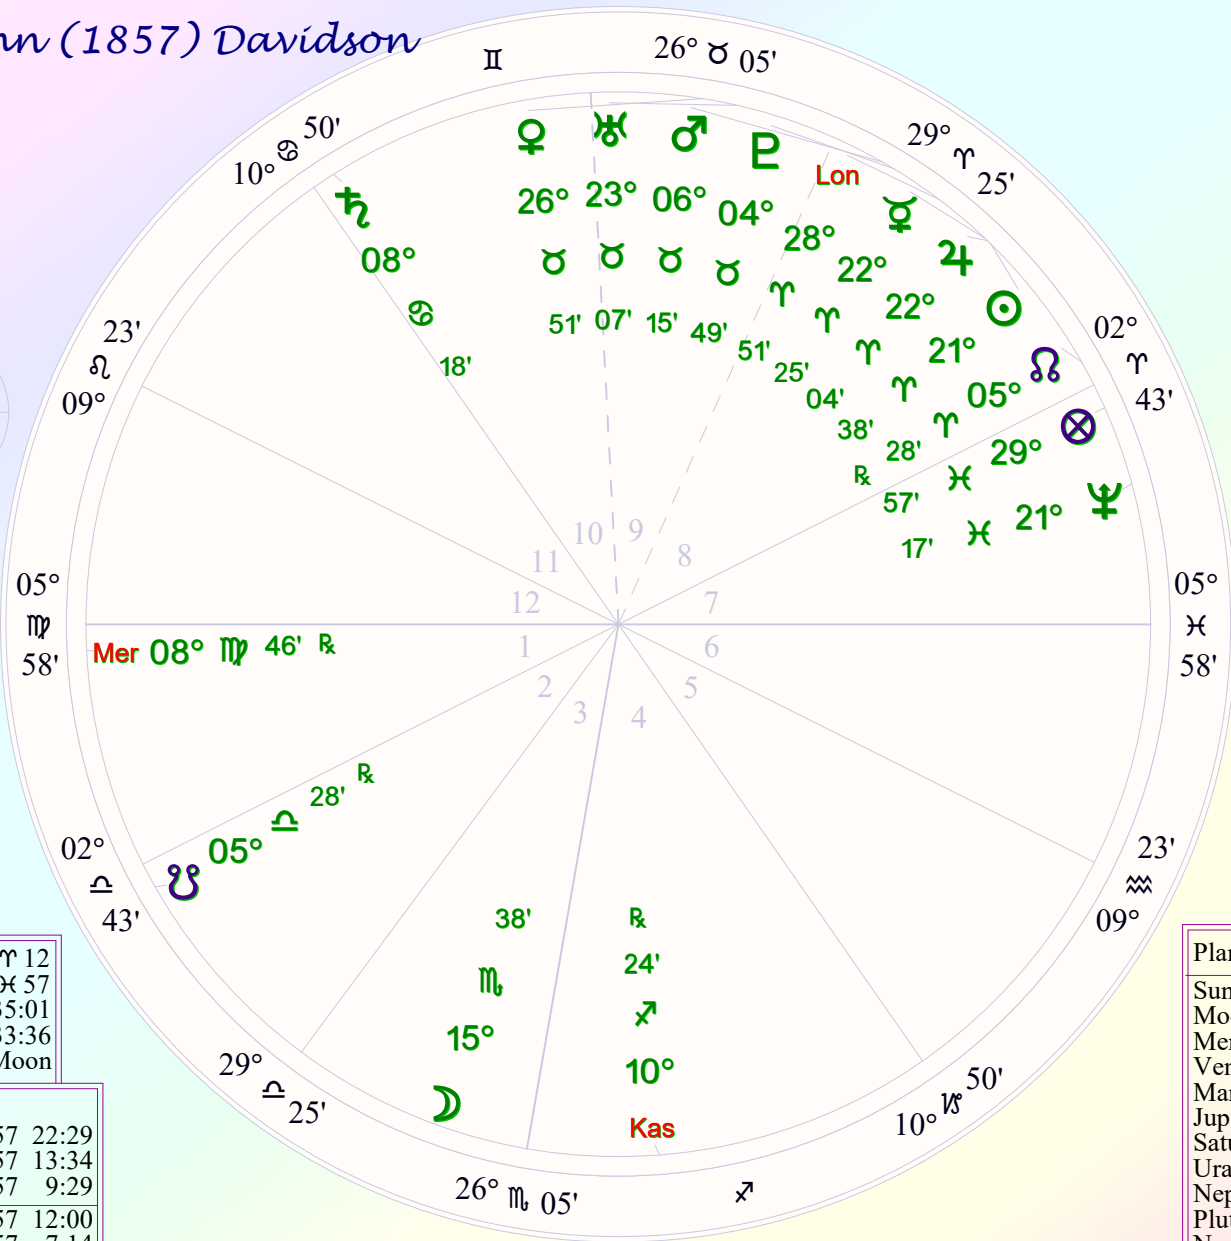

# John (1857) Davidson

April 11, 1857  
 2:33:36 PM  
 Barrhead, Scotland  
 55 N 48 4 W 24  
 Standard Time  
 Time Zone: 0 hours West  
 Tropical Koch

Planet Symbols	
☉	Sun
☾	Moon
☿	Mercury
♀	Venus
♂	Mars
♃	Jupiter
♄	Saturn
♅	Uranus
♆	Neptune
♇	Pluto
♁	North Node
♌	Ascendant
♍	Midheaven

Fir	3	3	0
Ear	4	0	2
Air	0	2	0
Wat	3	0	0
Car	4	1	0
Fix	5	3	1
Mut	1	1	1
	P	A	A
	L	S	S
	A	T	&
	N	E	R
	E	R	M
	T		C

True Moon's Node	6	♈	12
Part of Fortune	29	♋	57
Sidereal Time	3:35:01		
G.M.T.	14:33:36		
Moon's Phase	Full Moon		