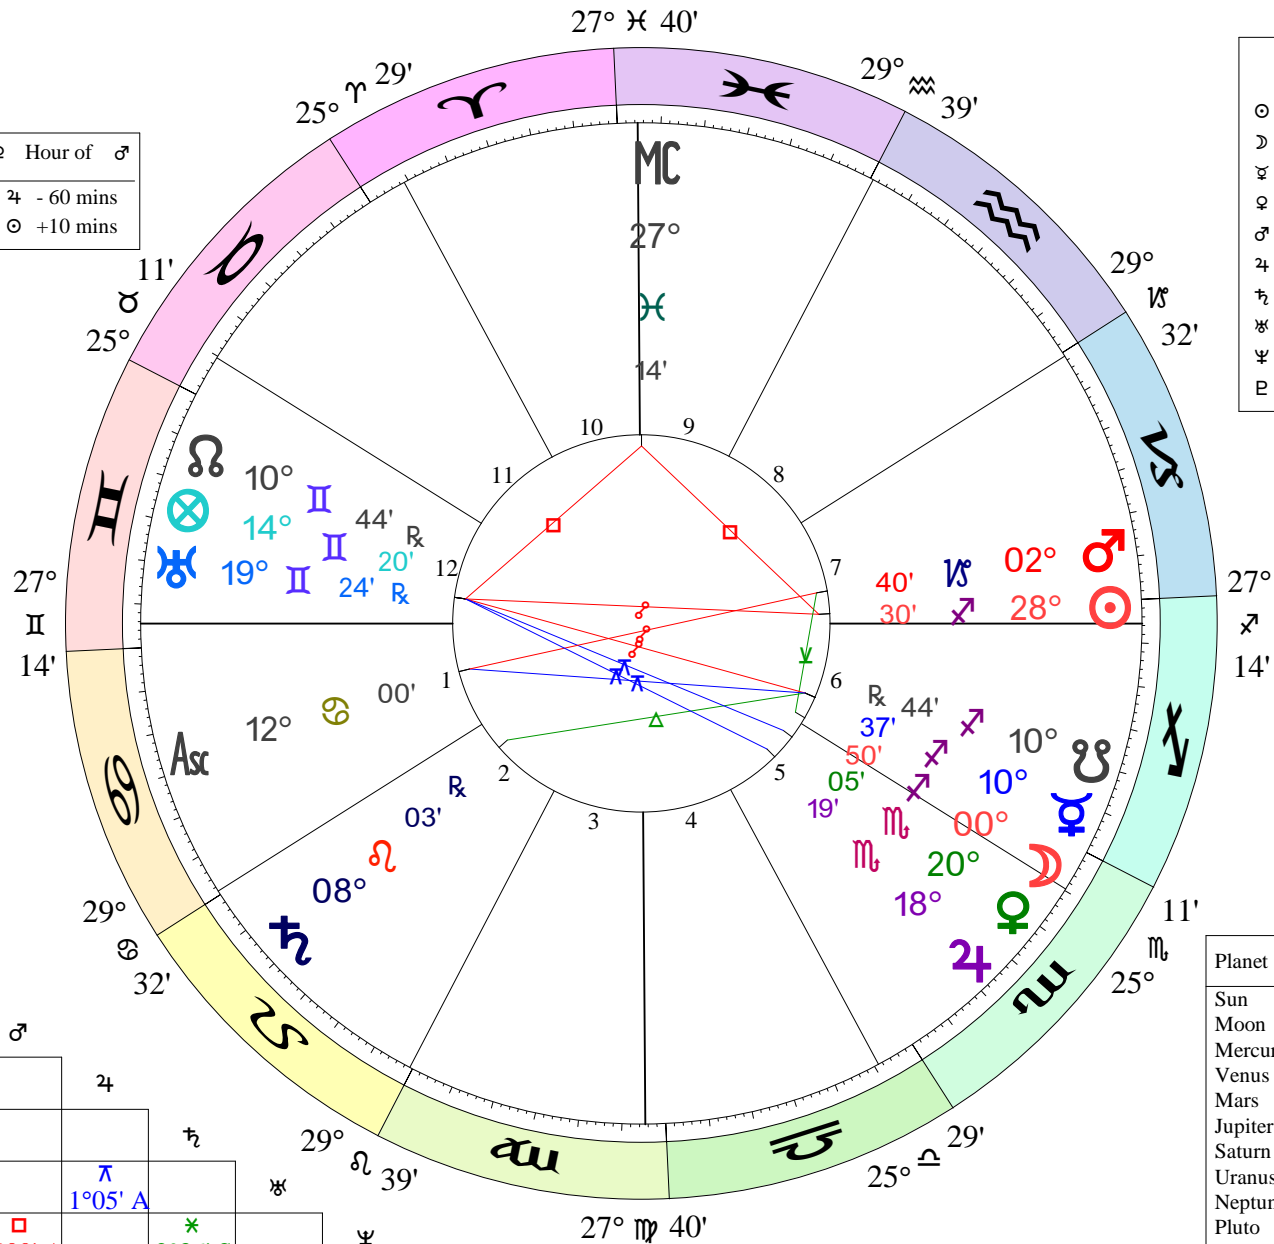

Sonny Perdue

December 20, 1946
Standard Time

6:29 PM
Perry, Georgia
32N27'29" 83W43'54"
Time Zone: 5 hours West
Tropical Morinus

Day of ♀	Hour of ♂
Last Hr ♄	- 60 mins
Next Hr ☉	+10 mins

True Moon's Node	11 ♊ 47'
Ascendant	12 ♋ 00'
MC	27 ♎ 14'
Part of Fortune	14 ♊ 20'
G.M.T.	23:29:00
Moon's Phase	Balsamic

Nearest Lunations			
New	0 ♉ 50'	11-23-1946	12:24
1st Q	9 ♋ 07'	12-1-1946	16:48
Full	16 ♊ 03'	12-8-1946	12:52
3rd Q	22 ♏ 52'	12-15-1946	5:57
New	1 ♏ 07'	12-23-1946	8:06

☉								
☽								
♃		♂ 9°47' A						
♄								
♅		♃ 1°50' A						
♆				♂ 1°45' S				
♇								
♈				♃ 2°34' S				
♉	♂ 9°06' S	♂ 8°47' A	♂ 0°41' S	♃ 1°05' A				
♊								
♋				♂ 8°00' A		♃ 2°36' S		
♌								
♍				♂ 0°03' A				
♎				♂ 2°28' A	♂ 7°00' S	♂ 5°15' S	♂ 5°02' S	♃ 2°25' A
♏								
♐								
♑								
♒								
♓								

	Speed	Antiscia
☉	1 01	1 ♏ 30
☽	11 50	29 ♏ 10
♃	1 25	19 ♏ 23
♄	0 27	9 ♏ 55
♅	0 45	27 ♏ 20
♆	0 12	11 ♏ 41
♇	-0 03	21 ♏ 57
♁	-0 03	10 ♏ 36
♂	0 01	19 ♏ 20
♃	-0 01	16 ♏ 55

Planet	Sign	House
Sun	Sagittarius	7th
Moon	Sagittarius	6th
Mercury	Sagittarius	6th
Venus	Scorpio	5th
Mars	Capricorn	7th
Jupiter	Scorpio	5th
Saturn	Leo	2nd
Uranus	Gemini	12th
Neptune	Libra	4th
Pluto	Leo	2nd
North Node	Gemini	12th
Ascendant	Cancer	1st
Midheaven	Pisces	9th

Sabian Earth 105 Blue Ridge Lane Hawley PA 18428
570-392-9601