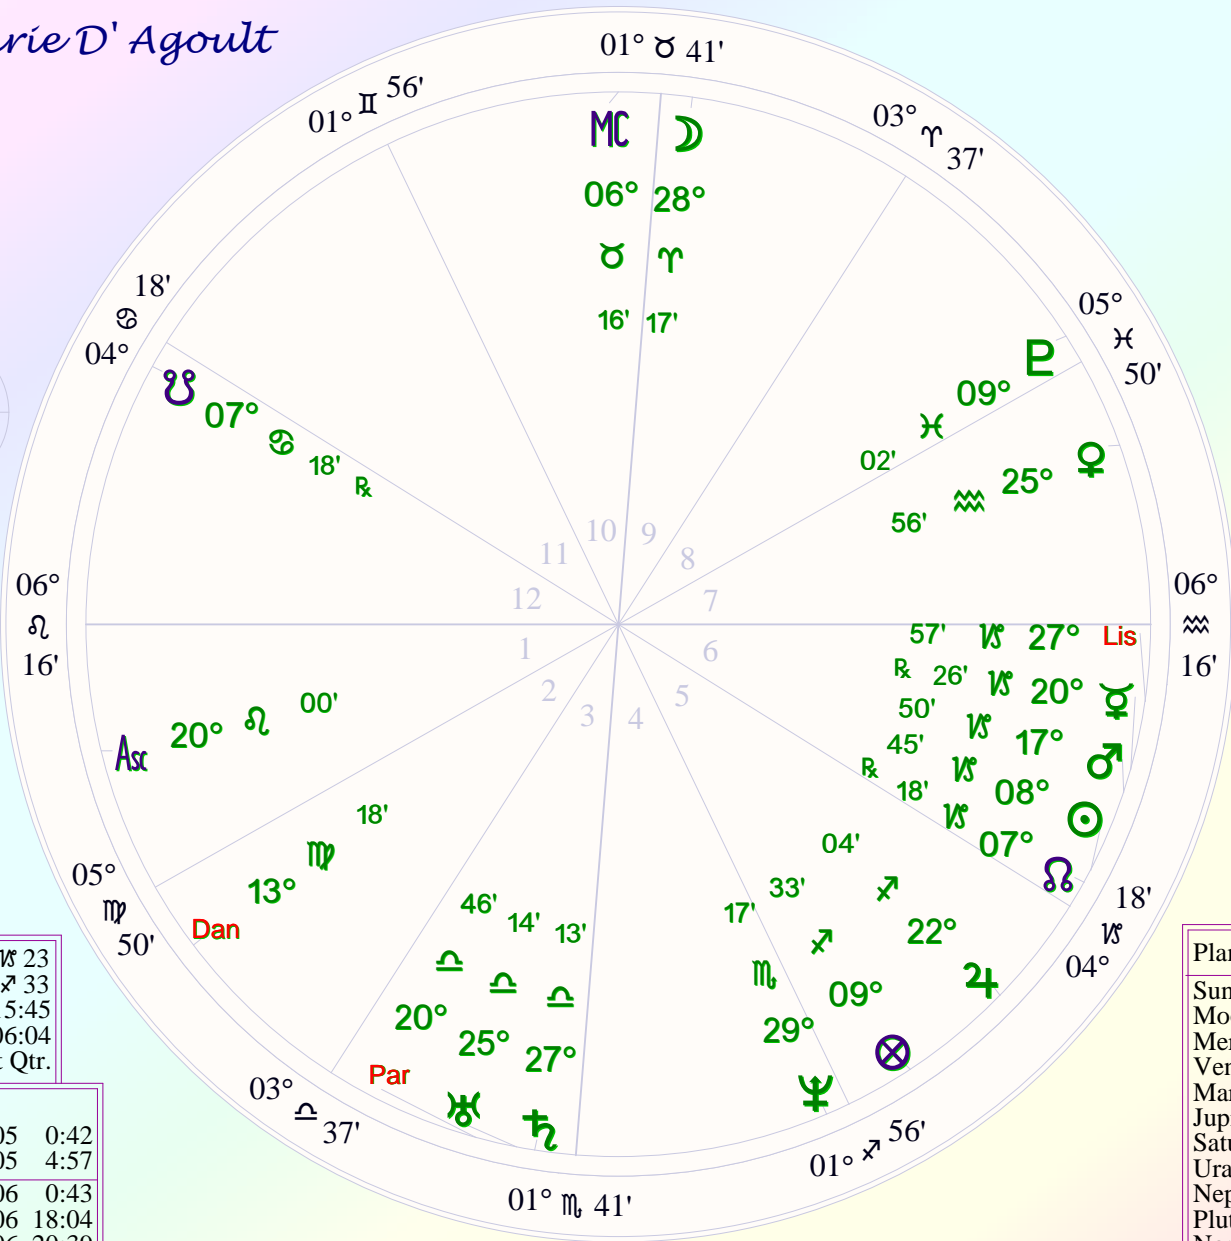

Marie D' Agoult

December 30, 1805
 7:40:40 PM
 Frankfurt/Main, Germany
 50 N 08 8 E 39
 Local Mean Time
 Time Zone: 0 hours West
 Tropical Morinus

| Planet Symbols | |
|----------------|------------|
| ☉ | Sun |
| ☾ | Moon |
| ☿ | Mercury |
| ♀ | Venus |
| ♂ | Mars |
| ♃ | Jupiter |
| ♄ | Saturn |
| ♅ | Uranus |
| ♆ | Neptune |
| ♇ | Pluto |
| ♁ | North Node |
| ♈ | Ascendant |
| ♍ | Midheaven |

| | | | |
|------------------|------------|---|----|
| True Moon's Node | 7 | ♊ | 23 |
| Part of Fortune | 9 | ♈ | 33 |
| Sidereal Time | 2:15:45 | | |
| G.M.T. | 19:06:04 | | |
| Moon's Phase | First Qtr. | | |