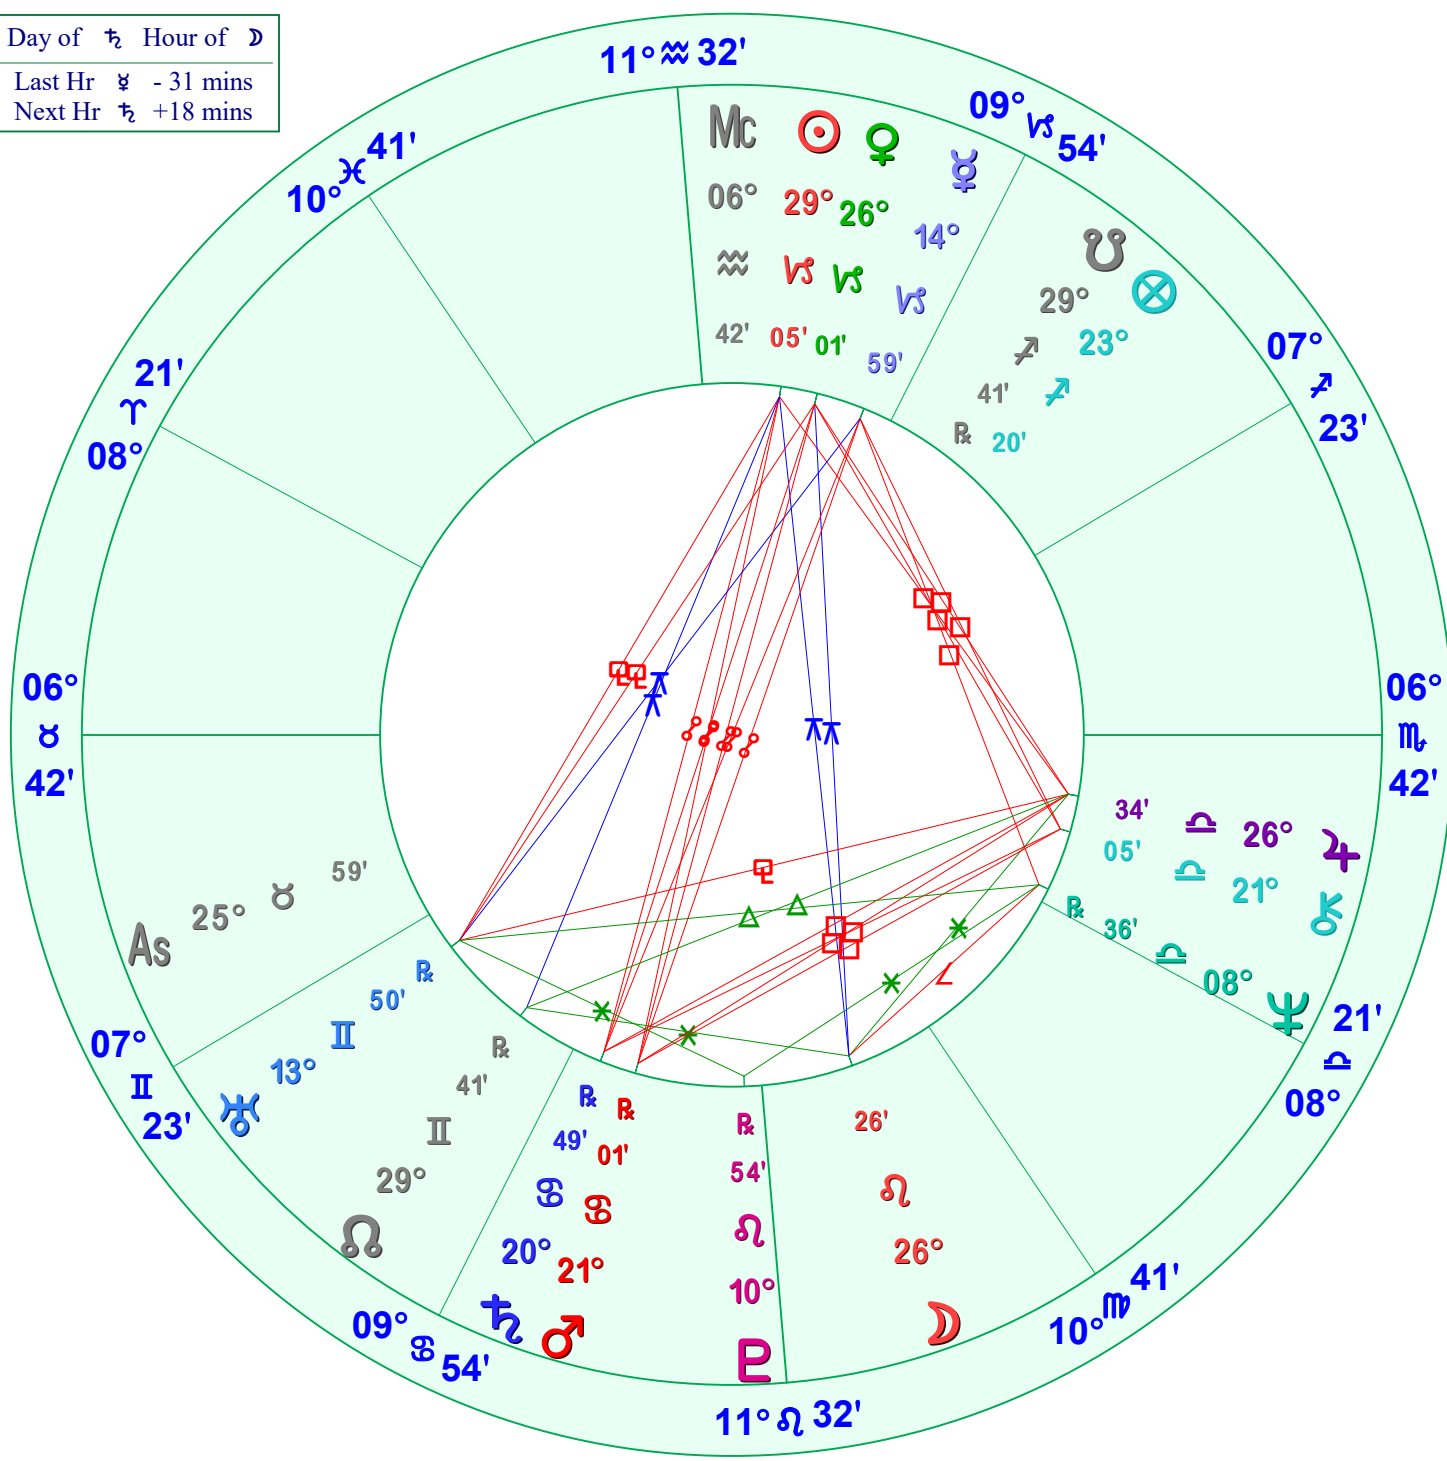

Day of ♃ Hour of ♃
 Last Hr ♃ - 31 mins
 Next Hr ♃ +18 mins

NATAL CHART

Dolly Rebecca Parton
 January 19, 1946
 12:15:49 PM
 Standard Time
 Pittman Center, Tennessee
 35N45'33" 83W23'46"
 Time Zone: 6 hours West
 Geocentric
 Tropical Morinus

Fir 2
 Ear 3
 Air 3
 Wat2
 Car 7
 Fix 2
 Mut1
 P
 L
 A
 N
 E
 T

☉♁♃	0°15's	♀♁♃	0°34'a
♃♁♀	0°25's	♀♁♃	0°01'a
♃♁♃	0°08'a	♂♁♃	0°12'a
♃♁♃	0°27'a	♃♁♃	0°35'a
♃♁♃	1°09's	♀♁♃	1°54'a

SabianEarth
 S. E. Lussos
 Susquehanna Co. PA
 570-392-9601