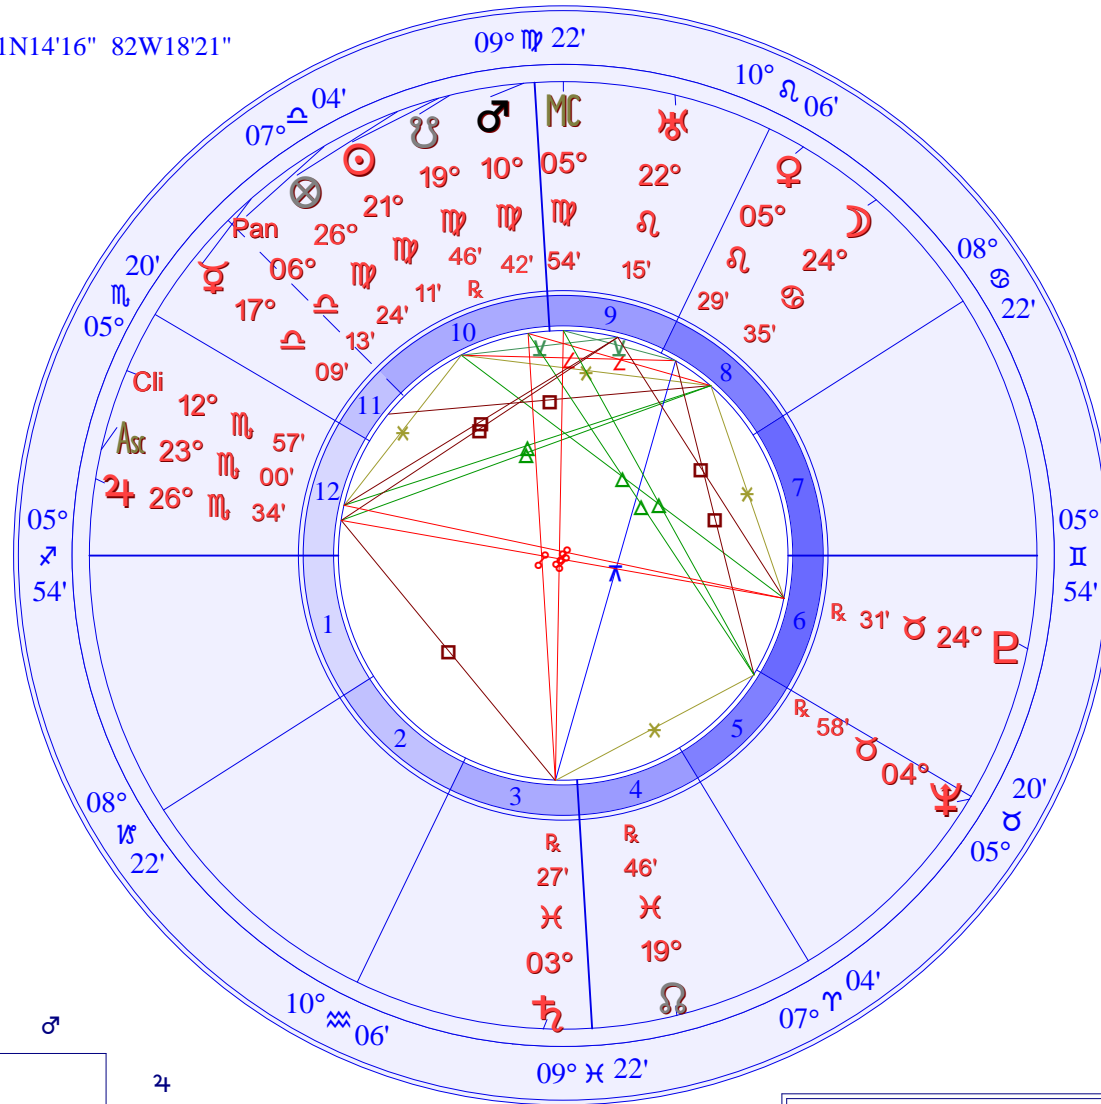

Sherwood Anderson
 September 13, 1876
 10:58:45 AM
 Camden, Lorain, OH

Tropical Morinus
 Time Zone: 0 hours West

41N14'16" 82W18'21"

True Moon's Node	19 ♋ 54
Ascendant	23 ♍ 00
Vertex	6 ♁ 32
Sidereal Time	10:30:46
G.M.T.	16:27:58
Moon's Phase	Last Qtr.

Nearest Eclipses			
☾♁ Partial	20 ♍ 03	3-10-1876	0:43
☉♁ Ann-Tot	5 ♀ 32	3-25-1876	14:43
☾♁ Partial	11 ♋ 39	9-3-1876	15:44
☉♁ Total	25 ♍ 18	9-17-1876	16:25
☾♁ Total	9 ♍ 21	2-27-1877	13:45
☉♁ Partial	24 ♋ 40	3-14-1877	21:25