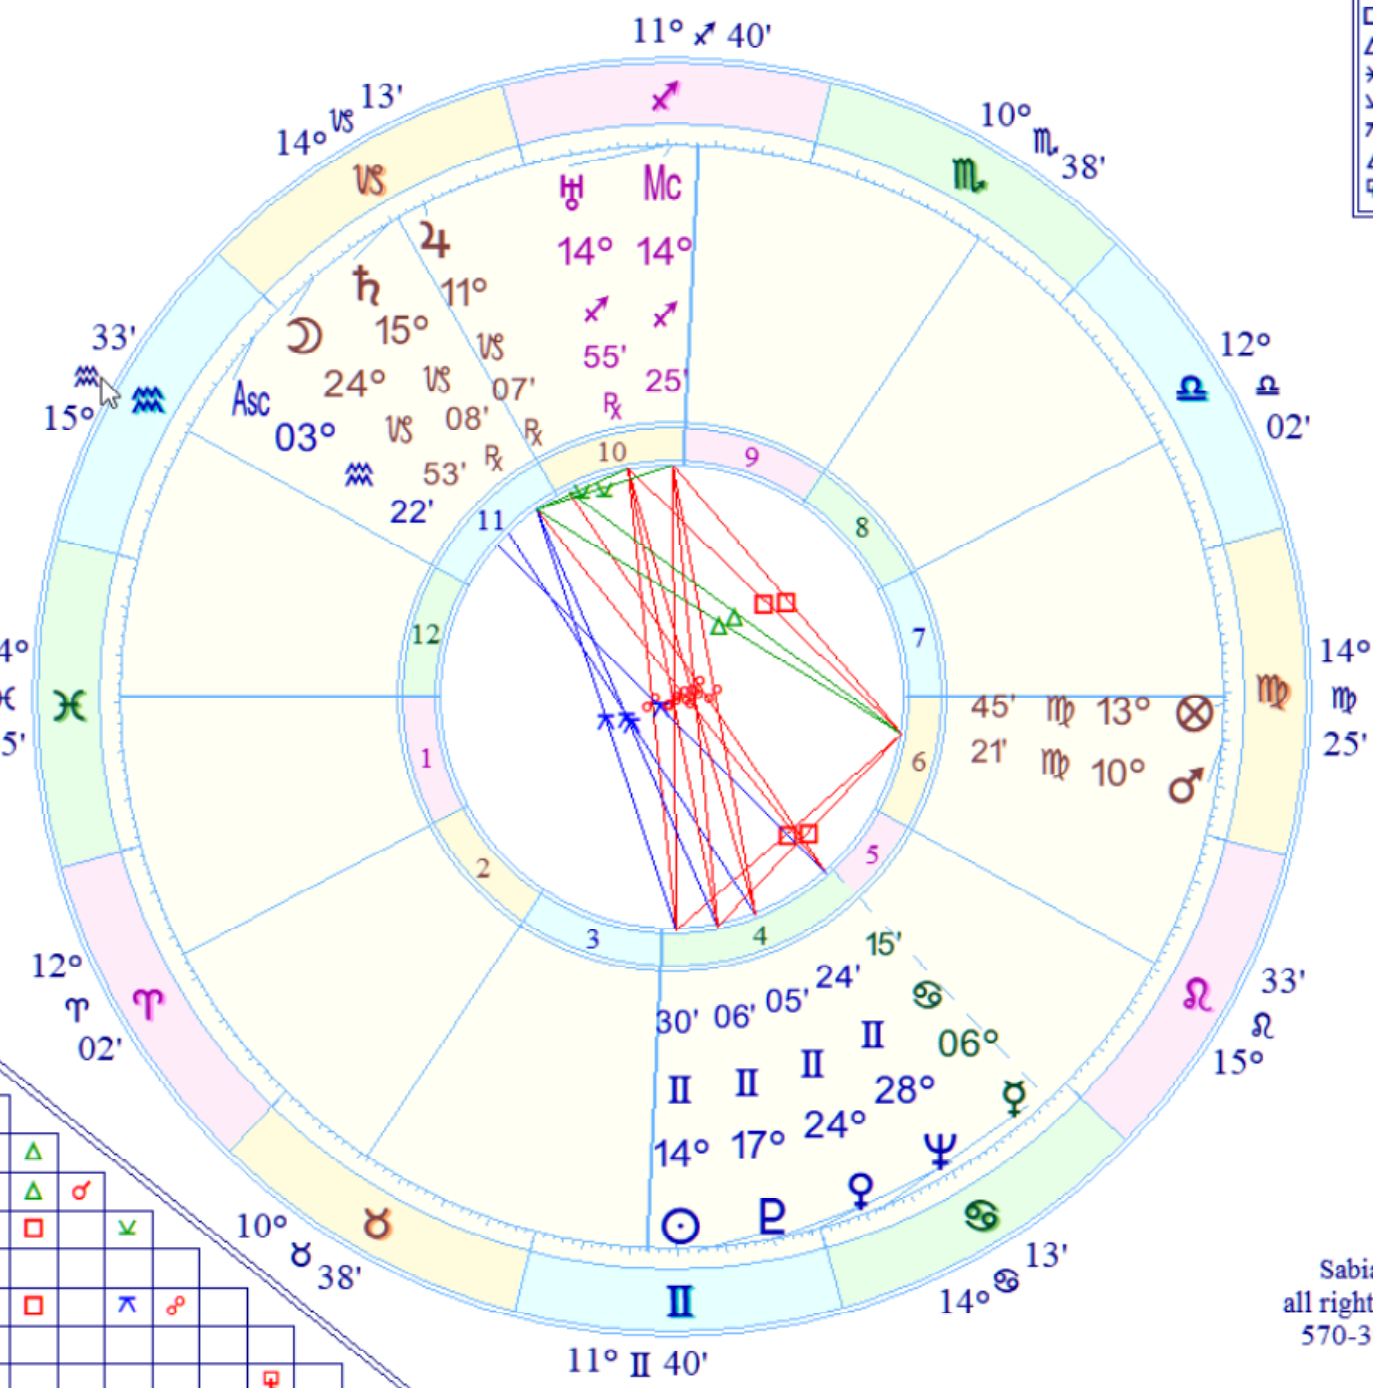

Grand Duchess Anastasia
June 5, 1901
1:59:14 PM
Peterhof Palace, Russia

Tropical Morinus
Time Zone: 2 hr 1 min East
Standard Time
59 N 53 29 E 54

Aspect	Planets	Sun/Moon
	Orb	Orb
♁ Conjunction	0° 10'00"	10'00"
♁ Opposition	180° 10'00"	10'00"
◻ Square	90° 8'00"	8'00"
Δ Trine	120° 6'00"	6'00"
* Sextile	60° 4'00"	4'00"
∖ Semi-Sextile	30° 2'00"	2'00"
⚹ Quincunx	150° 3'00"	3'00"
∟ SemiSquare	45° 3'00"	3'00"
♁ Sesquiquadrate	135° 3'00"	3'00"

Planet	Sign	House
☉ Sun	Gemini	4th
☾ Moon	Capricorn	11th
☿ Mercury	Cancer	4th
♀ Venus	Gemini	4th
♂ Mars	Virgo	6th
♃ Jupiter	Capricorn	10th
♄ Saturn	Capricorn	11th
♅ Uranus	Sagittarius	10th
♆ Neptune	Gemini	4th
♇ Pluto	Gemini	4th
♀ Ceres	Aries	2nd
♀ Pallas	Pisces	1st
♁ Juno	Cancer	4th
♁ Vesta	Leo	6th
♁ Chiron	Capricorn	10th

♄♁	1°58's	♁♁♁	0°28'a
♁♁Asc	1°16's	♄♁♁	0°31'a
♁♁♀	0°47's	♁♁♄	0°38'a
♁♁♁	0°05'a	♄♁♁	0°44'a
♄♁♄	0°13'a	♁♁♄	0°46'a
♁♁♄	0°26'a		

Fir	1	2	0
Ear	4	1	0
Air	4	0	1
Wat	1	2	0
Car	4	3	0
Fix	0	1	1
Mut	6	1	0
	P	A	A
	L	S	S
	A	T	C
	N	E	N
	E	R	D
	T		

SabianEarth
all rights reserved
570-392-9601