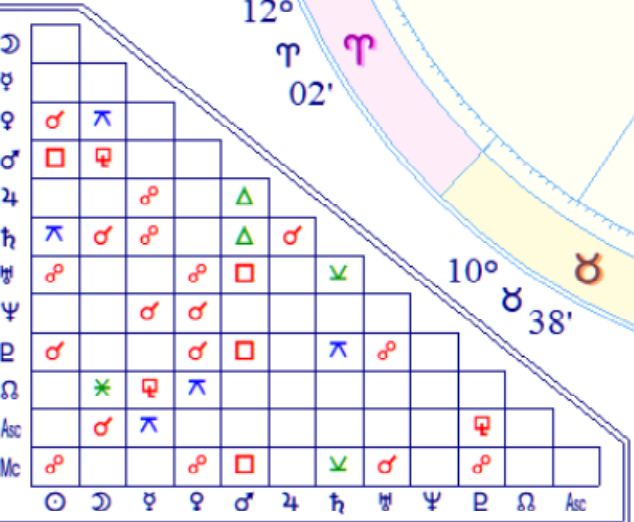

Grand Duchess Anastasia
June 5, 1901
1:59:14 PM
Peterhof Palace, Russia

Tropical Morinus
Time Zone: 2 hr 1 min East
Standard Time
59 N 53 29 E 54

Aspect	Planets	Sun/Moon
	Orb	Orb
♁ Conjunction	0° 10'00"	10'00"
♁ Opposition	180° 10'00"	10'00"
◻ Square	90° 8'00"	8'00"
Δ Trine	120° 6'00"	6'00"
* Sextile	60° 4'00"	4'00"
∖ Semi-Sextile	30° 2'00"	2'00"
⚹ Quincunx	150° 3'00"	3'00"
∟ SemiSquare	45° 3'00"	3'00"
♁ Sesquiquadrate	135° 3'00"	3'00"

Planet	Sign	House
☉ Sun	Gemini	4th
☾ Moon	Capricorn	11th
☿ Mercury	Cancer	4th
♀ Venus	Gemini	4th
♂ Mars	Virgo	6th
♃ Jupiter	Capricorn	10th
♄ Saturn	Capricorn	11th
♅ Uranus	Sagittarius	10th
♆ Neptune	Gemini	4th
♇ Pluto	Gemini	4th
♀ Ceres	Aries	2nd
♀ Pallas	Pisces	1st
♁ Juno	Cancer	4th
♁ Vesta	Leo	6th
♁ Chiron	Capricorn	10th

♄♁	1°58's	♁♁♁	0°28'a
♁♁Asc	1°16's	♄♁♁	0°31'a
♁♁♀	0°47's	♁♁♄	0°38'a
♁♁♁	0°05'a	♄♁♁	0°44'a
♄♁♄	0°13'a	♁♁♄	0°46'a
♁♁♄	0°26'a		

Fir	1	2	0
Ear	4	1	0
Air	4	0	1
Wat	1	2	0
Car	4	3	0
Fix	0	1	1
Mut	6	1	0
	P	A	A
	L	S	S
	A	T	C
	N	E	N
	E	R	D
	T		

SabianEarth
all rights reserved
570-392-9601