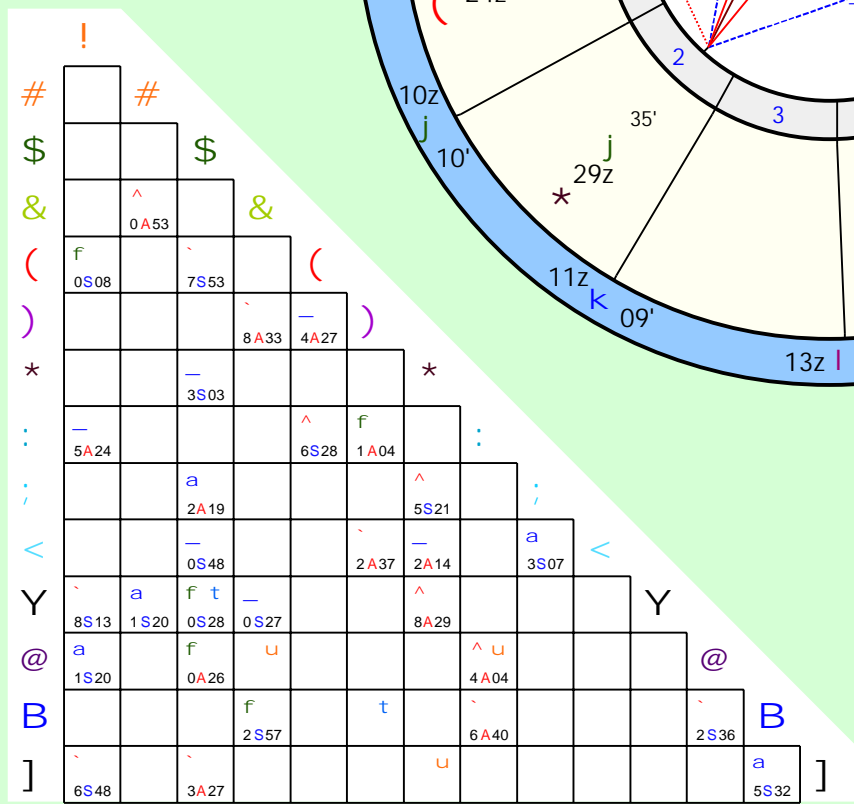

Ripoll, Shakira
 Feb 2 1972
 9:59:09 AM
 EST +05:00:00
 Bogota
 Colombia
 Morinus

Celestiology, inc.
 suel@celestiology.com
 1-570-392-9601

H4 90 00' 00.00" Midpoints

\$ = Y / @ 0z01' S	Y = ; /] 0z35' S
& = * / B 0z03' A	Y =) / @ 0z36' A
(= # / * 0z04' A	< = & / @ 0z36' S
< = # / @ 0z10' S	Y = < / B 0z37' A
< = ! / Y 0z10' S	: = < /] 0z40' A
* = : / B 0z21' S	! = (/ * 0z42' S
(= & / * 0z22' A	! = Y /] 0z43' S
(= @ /] 0z23' S	< = \$ / * 0z43' A
# = \$ /] 0z25' S	\$ = ; / < 0z45' A

	C	F	M
F	2		2
E	1	1	1
A	2	2	
W		2	1

PL	Velocity	Declin
!	+001z01'	16zs56'
#	+012z17'	00zn39'
\$	+001z37'	21zs20'
&	+001z12'	04zs37'
(+000z40'	10zn00'
)	+000z12'	23zs04'
*	+000z00'	18zn12'
:	-000z00'	06zs32'
:	+000z01'	19zs30'
<	-000z00'	14zn26'
Y	+414z47'	21zs36'
@	+403z31'	05zn36'
B	+333z39'	22zs55'