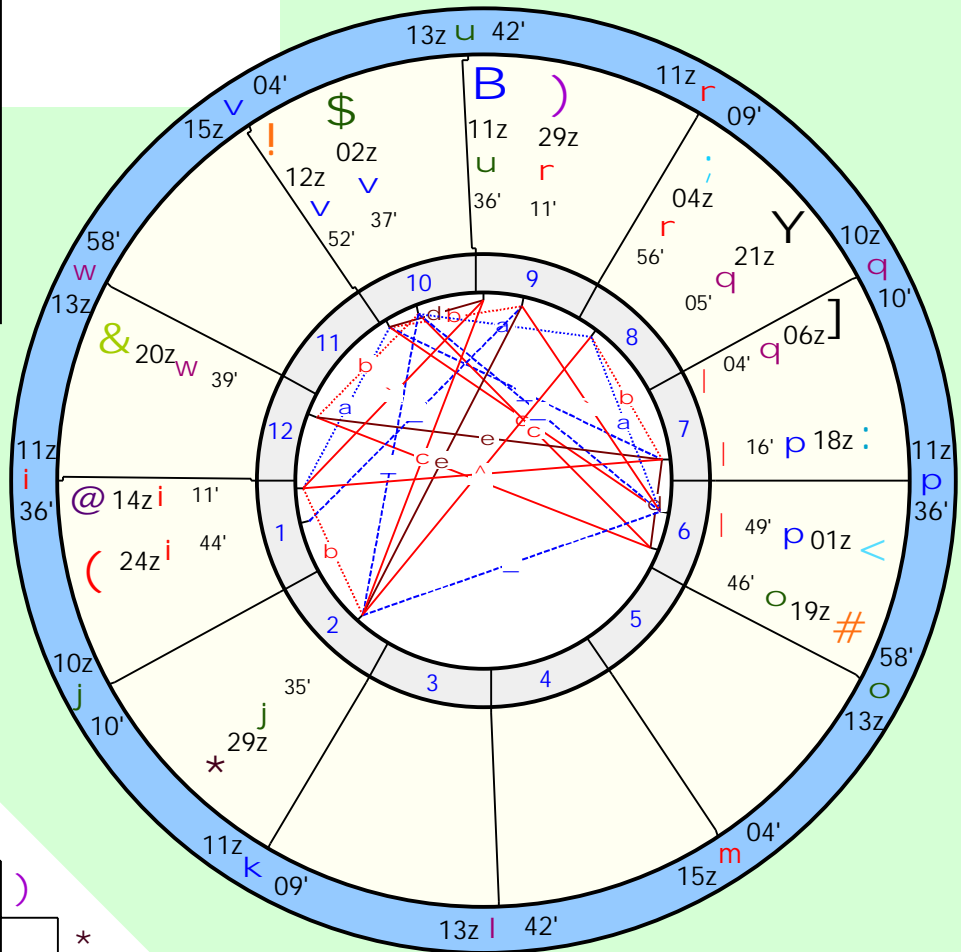

Ripoll, Shakira
 Feb 2 1972
 9:59:09 AM
 EST +05:00:00
 Bogota
 Colombia
 Morinus

Celestiology, inc.
 suel@celestiology.com
 1-570-392-9601

H4 90 00' 00.00" Midpoints

\$ = Y / @ 0z01' S	Y = ; /] 0z35' S
& = * / B 0z03' A	Y =) / @ 0z36' A
(= # / * 0z04' A	< = & / @ 0z36' S
< = # / @ 0z10' S	Y = < / B 0z37' A
< = ! / Y 0z10' S	: = < /] 0z40' A
* = : / B 0z21' S	! = (/ * 0z42' S
(= & / * 0z22' A	! = Y /] 0z43' S
(= @ /] 0z23' S	< = \$ / * 0z43' A
# = \$ /] 0z25' S	\$ = ; / < 0z45' A

	C	F	M
F	2		2
E	1	1	1
A	2	2	
W		2	1

PL	Velocity	Declin
!	+001z01'	16zs56'
#	+012z17'	00zn39'
\$	+001z37'	21zs20'
&	+001z12'	04zs37'
(+000z40'	10zn00'
)	+000z12'	23zs04'
*	+000z00'	18zn12'
:	-000z00'	06zs32'
:	+000z01'	19zs30'
<	-000z00'	14zn26'
Y	+414z47'	21zs36'
@	+403z31'	05zn36'
B	+333z39'	22zs55'

Aspects to Arabic Parts

\$]	Skill	0z 02'
\$]	Talent	0z 02'
\$]	Retribution	0z 18'
(]	Liberty	0z 18'
\$]	Entertainment	0z 38'
]]	Pleasure	0z 55'
]]	Public enemies	0z 55'
]]	Marriage	0z 55'
)]	Investigation	1z 24'