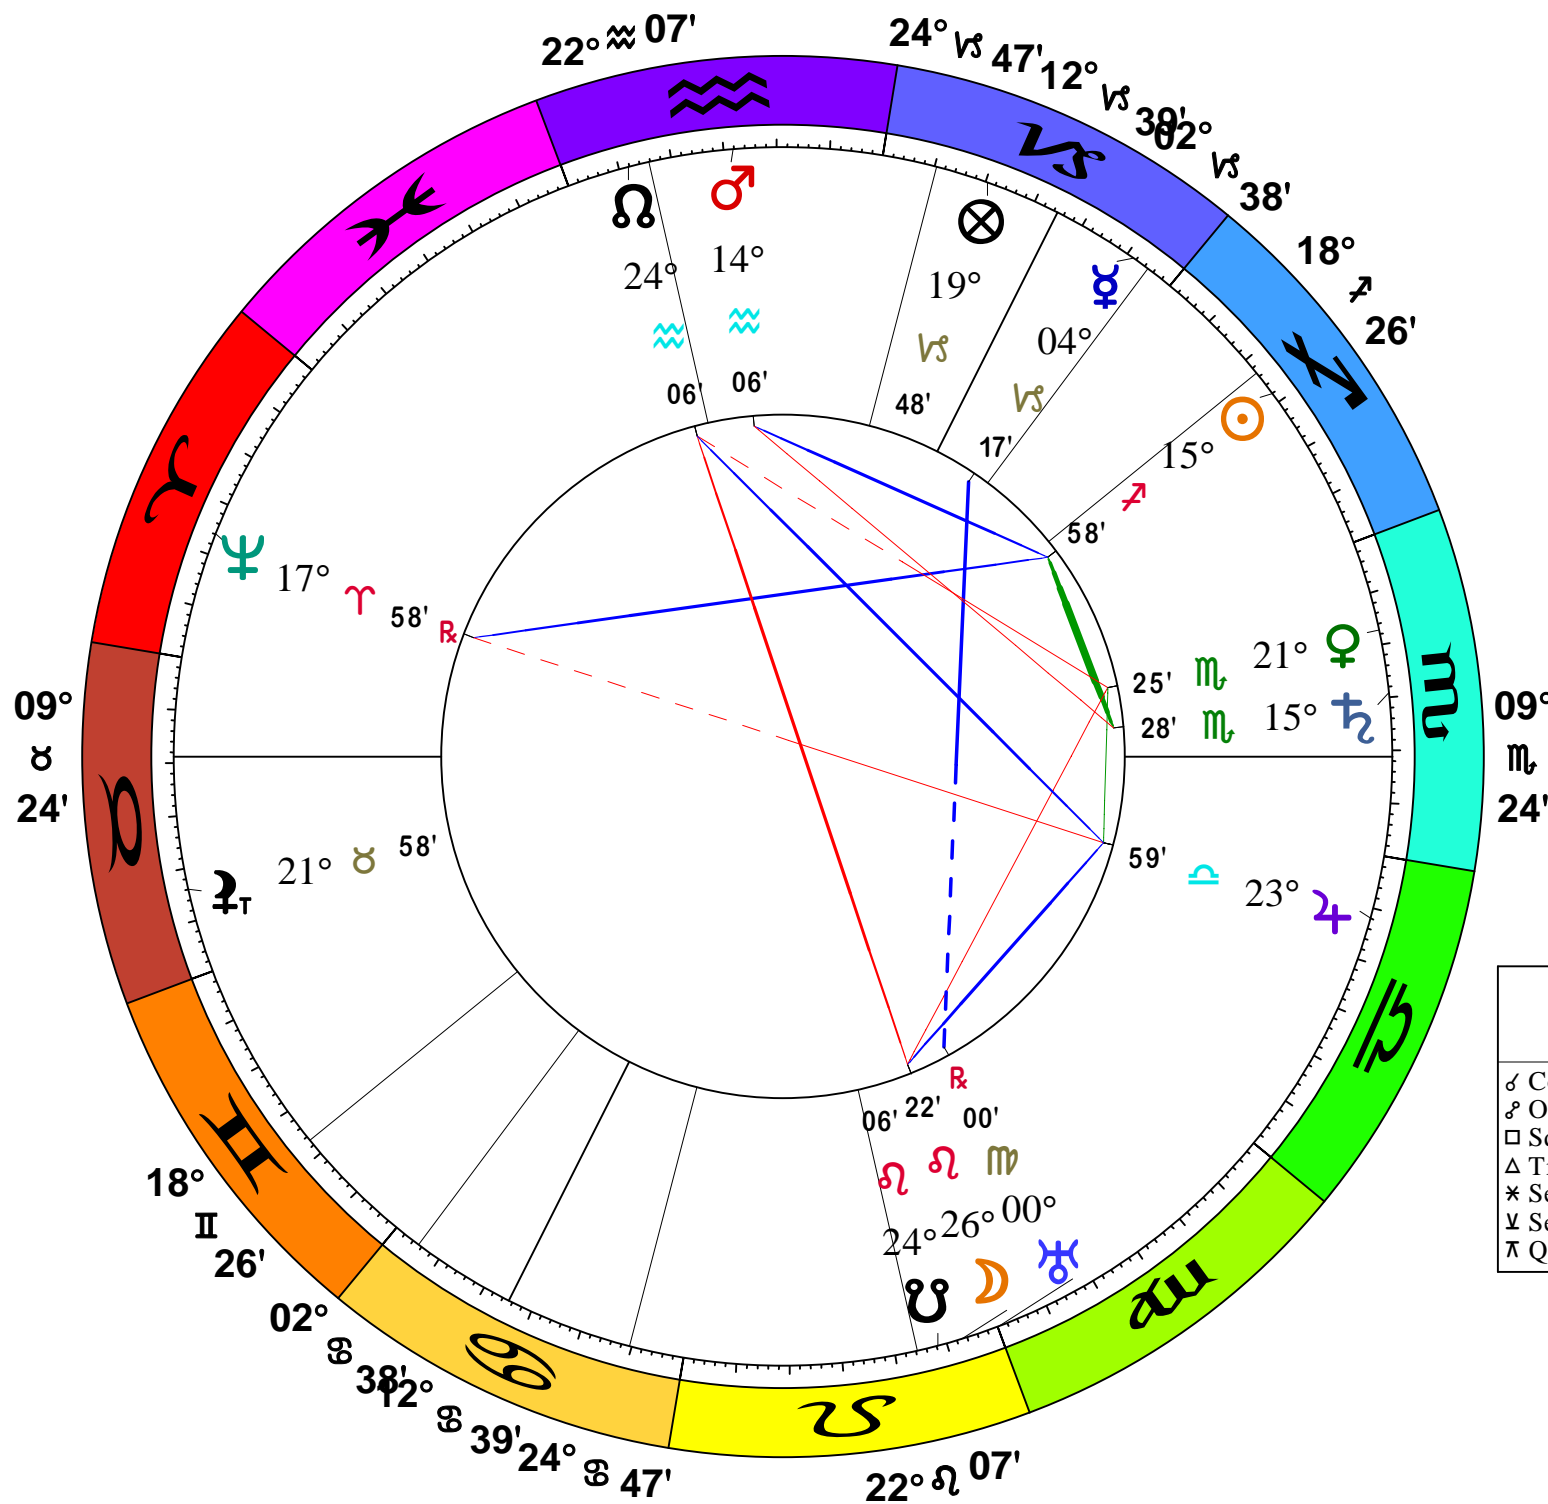

NATAL CHART

Mary Queen of Scots

December 8, 1542

2:00:58 PM

Standard Time

Linlithgow Palace, Scotla

56N27'06" 3W04'26"

Time Zone: 0 hours West

Geocentric

Tropical Regiomontanus

5D Major Aspects

♁♂♂	1°52's	♀*♁	1°37'a
♁♁♂	2°01'a	♂♁♂	1°22'a
♁*♂	1°05's	♂♂♂	0°47'a
♁♁♀	4°57's	♂♁♁	4°11'a
♁*♂	2°22's	♂♁♂	0°35's
♂♁♂	4°17's	♂♁♁	1°50's

Aspect	Planets Sun/Moon	
	Orb	Orb
♂ Conjunction	0°	4°-7°00
♁ Opposition	180°	4°-7°00
♁ Square	90°	2°30-5°
♁ Trine	120°	4°-6°00
* Sextile	60°	2°-4°00
∨ Semi-Sextile	30°	1°-4°00
⌘ Quincunx	150°	1°-2°30